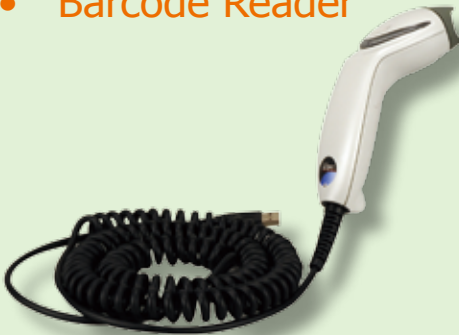

Barcode Reader

P/N	Description
AFLP-BRW01-U	Single-line, hand-held laser scanner, white color
AFLP-BRB01-U	Single-line, hand-held laser scanner, black color

Scan Performance	Depth of Scan Field	0 -140 mm (0"-5.5") for 0.33mm (13mil) bar codes
	Width of Scan Field	49mm (1.9") @ face; 195mm (7.7") @140mm (5.5")
	Scan Speed	72 scan lines per second
	Scan Pattern	Single scan line
	Minimum Bar Width	0.102 mm (4 mil)
	Print Contrast	35% minimum reflectance difference
	Roll, Pitch, Yaw	42°, 68°, 52°
Mechanical	Length	169 mm (6.7")
	Weight (w/o Cable)	97g (3.41 oz)
	Termination	10 pin modular RJ-45
	Cable	Standard 1.5m straight; optional 2.7m coiled
Electrical	Input Voltage	+5V DC +0.25V
	Power	675mW
	Operating Current	135mA@ 5VDC
	System Interface	USB