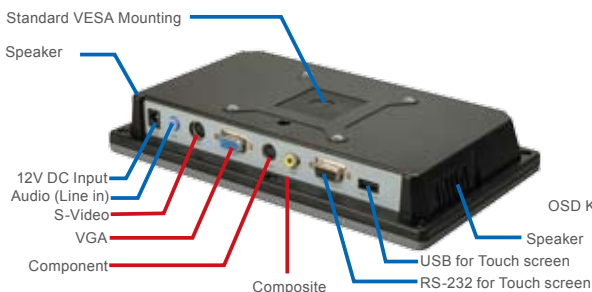

Light Weight Construction

Light weight construction ensures the AFOLUX can be rack mounted, panel mounted and mounted on a VESA stand.

High Quality Audio Built-in

Two built-in speakers deliver dual 1.5/3 watts sound for your multimedia enjoyment.

5 Video Inputs

The AFL-15M/17M/19M have multiple video inputs through common video connectors including VGA, DVI-D, S-Video, component and BNC video input interfaces. The 5-in-1 system connects to a wide range of devices and most electronic appliances. (The AFL-07M/08M/10M/12M has a 4-in-1 system with VGA, S-Video, Component and Composite)

7"~12.1" AFOLUX Monitor

4-in-1 Multiple Video Input System

15"~19" AFOLUX Monitor

5-in-1 Multiple Video Input System (DVI-D Added)

Features

PIP Functions

PIP enables a second video/image to be viewed in a small on-screen window. Images from other sources including DVR and DVD devices can also be viewed in the PIP window.