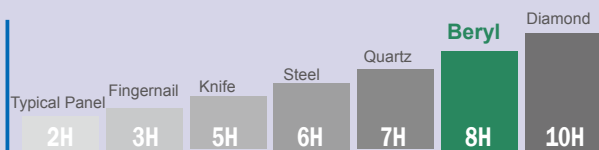

Hardness Test (JIS-K5600)