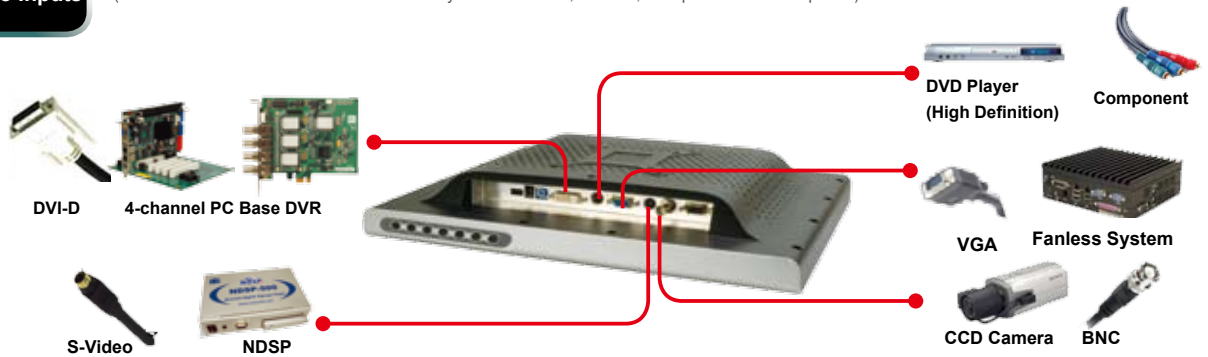

Light Weight Construction

Light weight construction ensures the AFOLUX can be rack mounted, panel mounted and mounted on a VESA stand.

High Quality Audio Built-in

Two built-in speakers deliver dual 1.5/3 watts sound for your multimedia enjoyment.

5 Video Inputs

The AFL-15M/17M/19M have multiple video inputs through common video connectors including VGA, DVI-D, S-Video, component and BNC video input interfaces. The 5-in-1 system connects to a wide range of devices and most electronic appliances. (The AFL-07M/08M/10M/12M has a 4-in-1 system with VGA, S-Video, Component and Composite)

7"~12.1" AFOLUX Monitor

4-in-1 Multiple Video Input System

15"~19" AFOLUX Monitor

5-in-1 Multiple Video Input System (DVI-D Added)

Features

PIP Functions

PIP enables a second video/image to be viewed in a small on-screen window. Images from other sources including DVR and DVD devices can also be viewed in the PIP window.