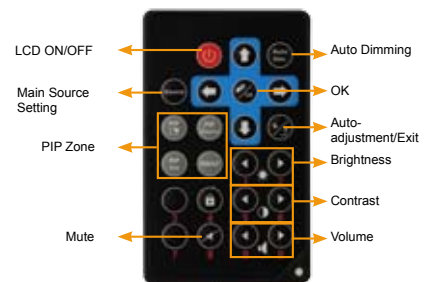

PIP Settings :

- Three sizes including small, medium and large
- Four positions including upper left, lower left, upper right and lower right.
- Independent PIP widow color controls (brightness, contrast, hue and saturation)
- A blend function makes the PIP transparent

Full OSD Functions

Integrated OSD functions under the front panel enables convenient monitor configuration. Image, display ,PIP, color and system configurations can all be set with the hidden OSD.

Image

System

Color

PIP

Display

OSD Keypad is designed for AFL-15M/17M/19M

Remote Control for OSD Functions

Hot-keys on the remote control include PIP zone, main source setting, auto-dimming, brightness, contrast and volume. Remote control hot-keys ensure easy configuration of the AFOLUX.

Ambient Light Sensor

The AFOLUX 15M, 17M and 19M models with a mbient light sensor ensures your monitor performs optimally in all lighting conditions.

The ambient ALS can be turned on or off according to the users preference and the operational environment. Some of the AFL benefits include: