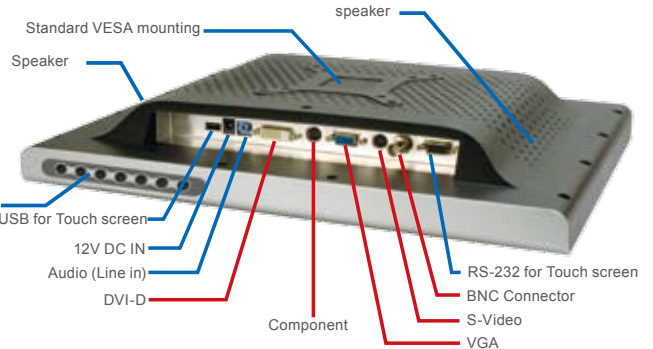

5 Video Inputs

The AFL-15M/17M/19M have multiple video inputs through common video connectors including VGA, DVI-D, S-Video, component and BNC video input interfaces. The 5-in-1 system connects to a wide range of devices and most electronic appliances. (The AFL-07M/08M/10M/12M has a 4-in-1 system with VGA, S-Video, Component and Composite)

7"~12.1" AFOLUX Monitor

4-in-1 Multiple Video Input System

15"~19" AFOLUX Monitor

5-in-1 Multiple Video Input System (DVI-D Added)

Features

PIP Functions

PIP enables a second video/image to be viewed in a small on-screen window. Images from other sources including DVR and DVD devices can also be viewed in the PIP window.

The small onscreen window can be easily resized and moved to a specified onscreen location. Alternatively, "picture-outside-picture" (POP) can be implemented by dividing the screen into two equally sized portions with two different outputs being displayed on either screen.

PIP Settings :

- Three sizes including small, medium and large
- Four positions including upper left, lower left, upper right and lower right.
- Independent PIP widow color controls (brightness, contrast, hue and saturation)
- A blend function makes the PIP transparent