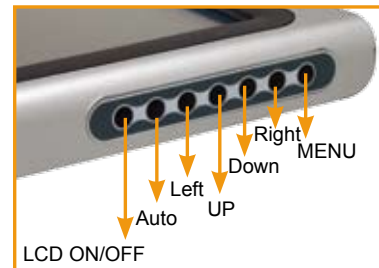

System

Color

PIP

Display

OSD Keypad is designed for AFL-15M/17M/19M

Remote Control for OSD Functions

Hot-keys on the remote control include PIP zone, main source setting, auto-dimming, brightness, contrast and volume. Remote control hot-keys ensure easy configuration of the AFOLUX.